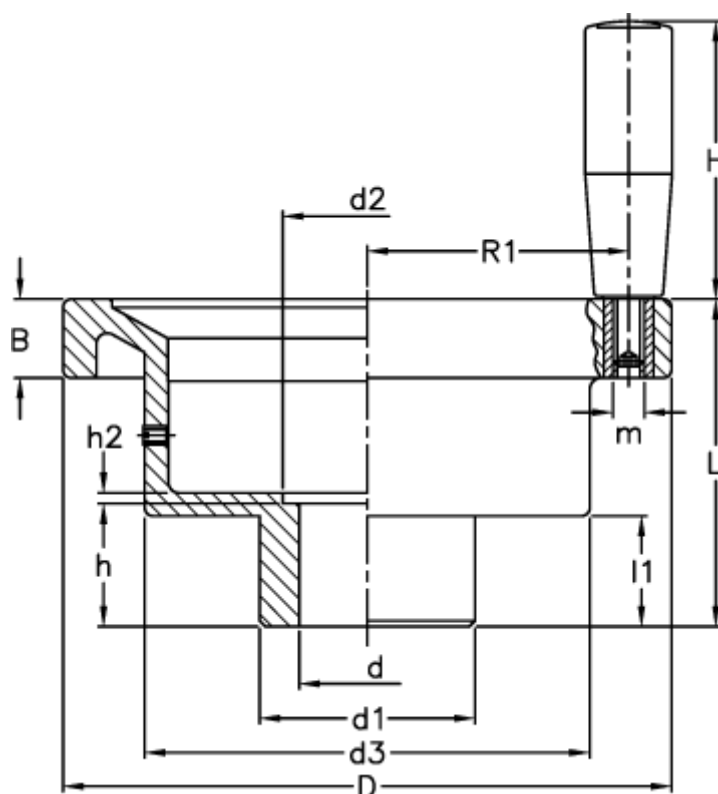

# Data Sheet

Article number: 2307028511  
Description: E+G Solid handwheel  
VAD.80-GXX1-A10+I

## Measures

B	= 13.0	h2	= 3.5
D	= 80	L	= 48.0
d1	= 26	l1	= 15.5
d2	= 20.5	m	= M6
d3	= 56	R1	= 33.5
d H7	= 10		
H	= 40		
h	= 16.0		